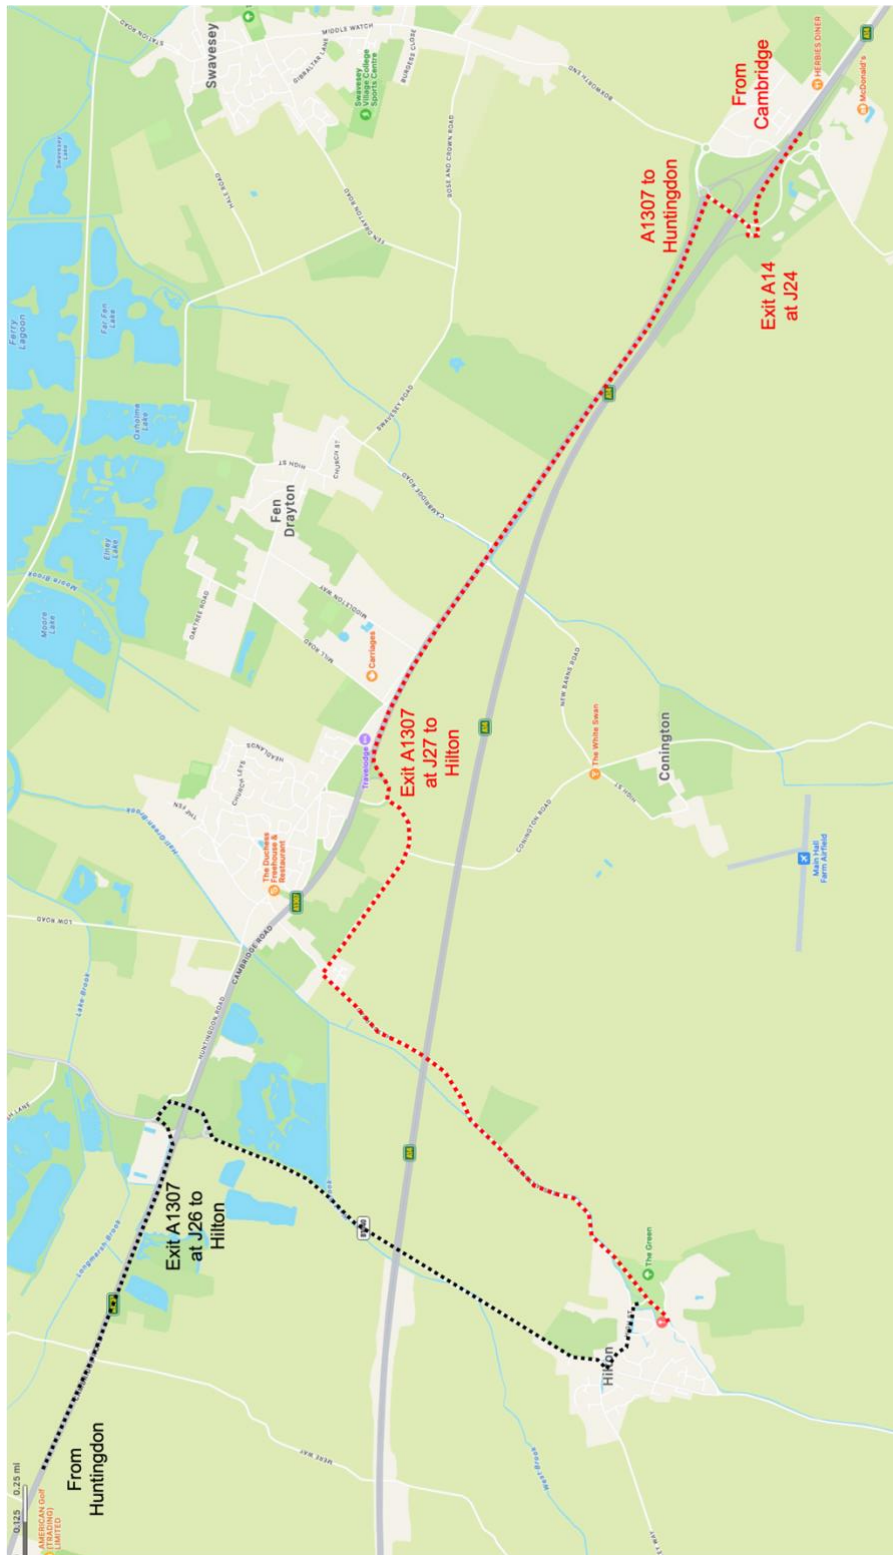

## Getting to Hilton Village Hall

The address is Village Hall, Grove End, Hilton, Huntingdon PE28 9PF. Click [here](#) for map directions or see below. If coming from the southeast using the A14, please ensure you exit at Junction 24. Parking is available outside the Village Hall and you can picnic on the Green before 6:00pm if you so wish.

## Visiting Hilton Community Garden

Please follow the direction indicated below to where the access road becomes a public bridleway. Keep the line of trees on your right to reach a gap signed 'Hilton Community Garden'. The walk is about 5 minutes from the Hall at a gentle pace.